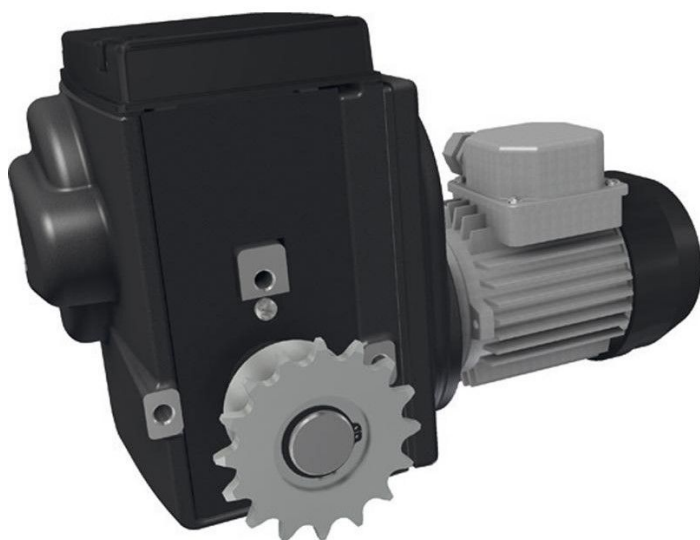

Overview

Motor gearbox RW 243-25/400-450/3/86/CH/ST

Product number: 32435383

Description

Ridder Art.-Nr.: 532020

Created at 14.03.2025.

* Our offers are directed exclusively to companies. We do not conclude contracts with consumers. All prices excl. VAT plus shipping costs and possible delivery charges, if not stated otherwise.