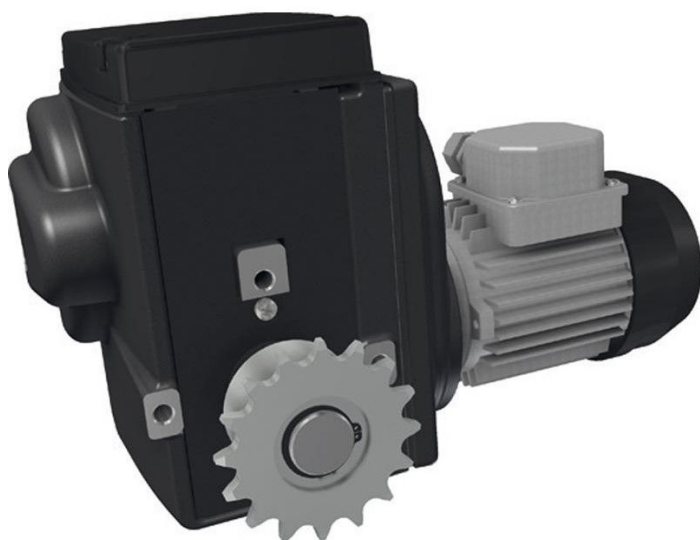

Overview

Motor gearbox RW 243-25/400-450/3/86/CH/ST

Product number: 32435383

Description

Ridder Art.-Nr.: 532020