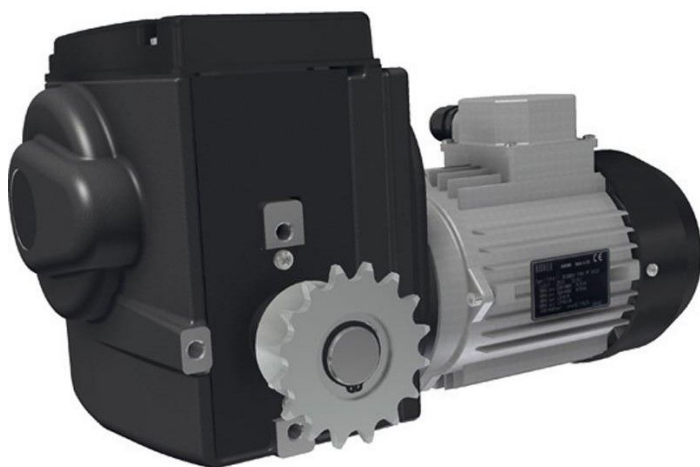

Overview

Motor gearbox Ridder RW405\220 Volt - 405 / 220 Volt - 1 Phase / 5,0 U/min - Ridder Art.-Nr.: 502250

Product number: 32515220

Description

Ridder Art.-Nr.: 502250

Created at 14.03.2025.

* Our offers are directed exclusively to companies. We do not conclude contracts with consumers. All prices excl. VAT plus shipping costs and possible delivery charges, if not stated otherwise.