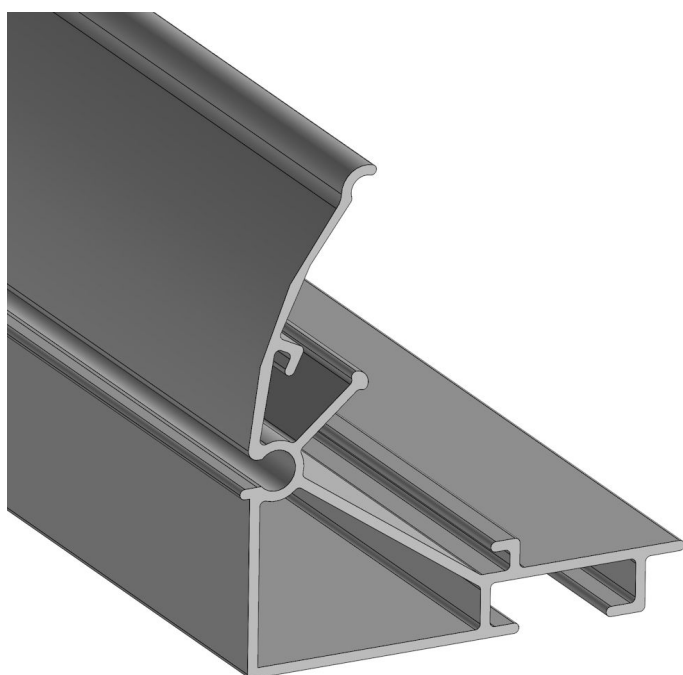

# Screenprofile I - L=6,40 m - item

Product number: 37000640

## Description

This aluminium profile is used to move shade cloth in lay-flat shading systems. In special cases it is also applicable in suspended systems. It has one groove for a rubber seal.

Material: aluminium