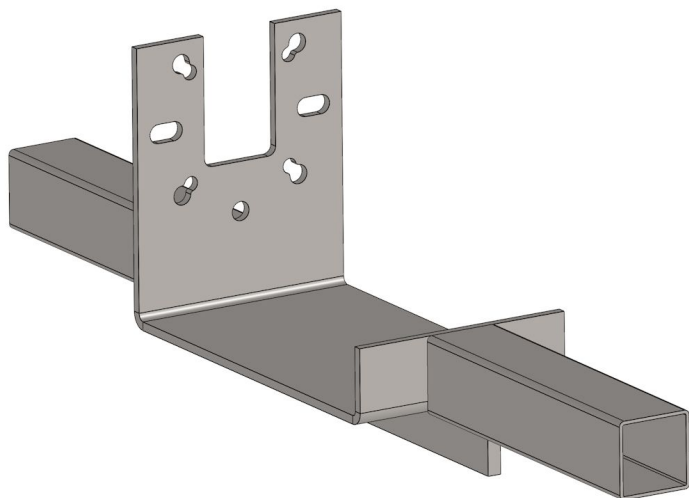

Overview

Motor mount TGU RW45/200/400/600, Viale and EWA12/14 - for suspended shading systems

Product number: 32135505

Description

Created at 14.03.2025.

* Our offers are directed exclusively to companies. We do not conclude contracts with consumers. All prices excl. VAT plus shipping costs and possible delivery charges, if not stated otherwise.