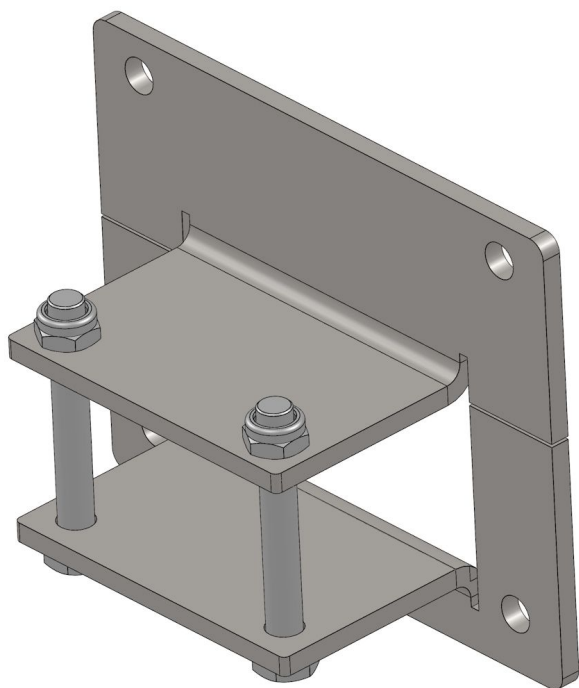

# Motor mount TGU gearbox EWA12/14 - for suspended shading systems

Product number: 32135506