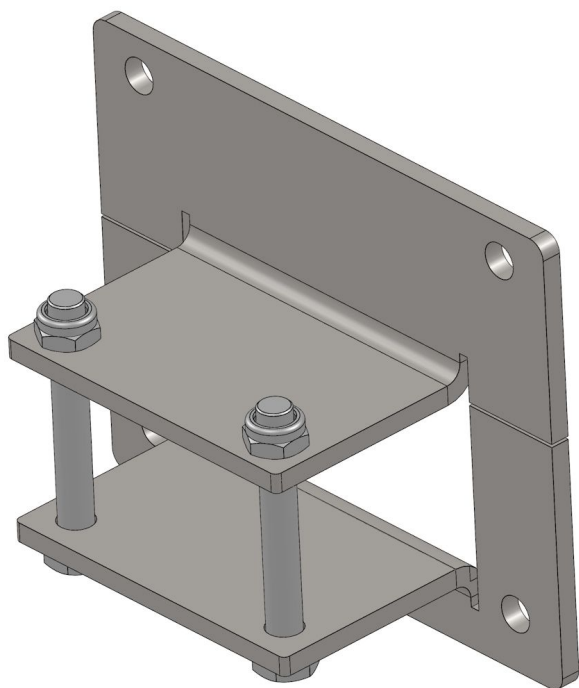

Overview

Motor mount TGU gearbox EWA12/14 - for suspended shading systems

Product number: 32135506

Description