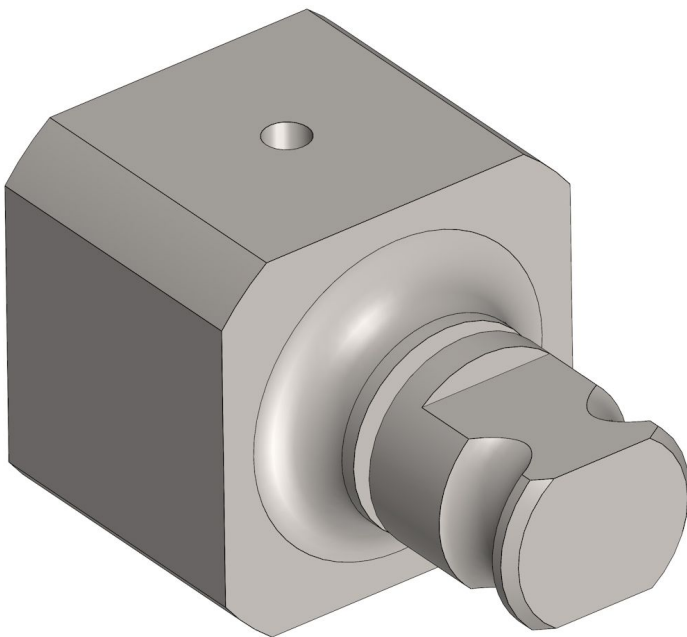

## Overview

# Adapter for telescopic shaft

**Product number:** 33100002