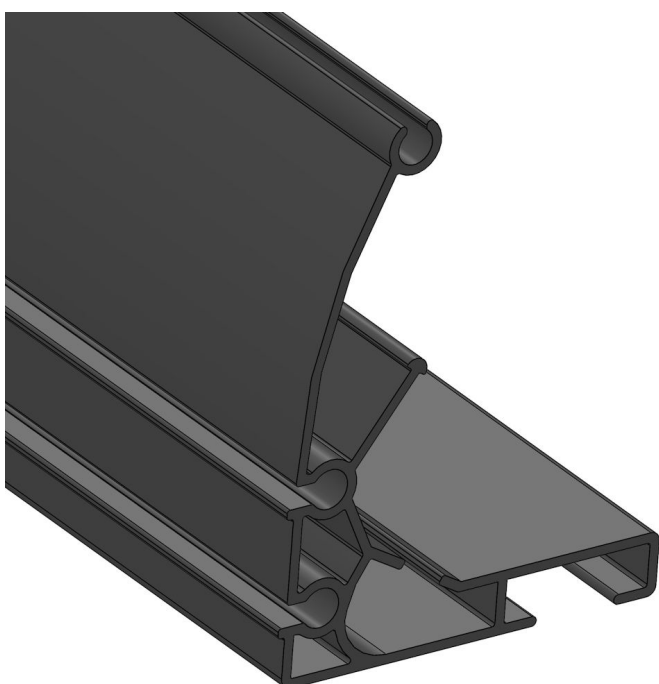

Overview

Screenprofile III - L = 6,40 m - item

Product number: 37003640

Options

PU

Bunch

loose

Description

This aluminium profile is used to move shade cloth in lay-flat shading systems and is perfect for carrying heavy loads. In special cases the profile can be applicable for suspended energy screens. It is equipped with two receptacles for rubber seals. This enables a flexible mounting.

The upper edge of this screen profile is very stable, that ensures a high rigidity during heavy loads.

Material: aluminium