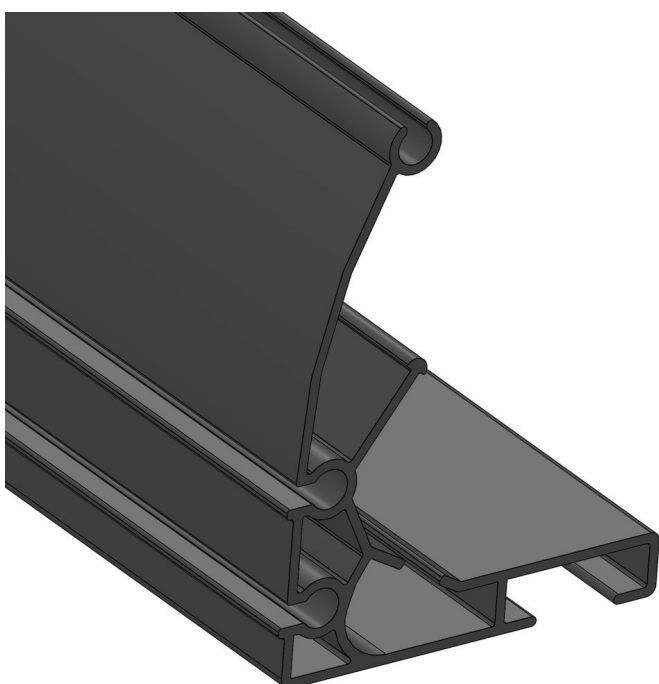

# Screenprofile III - L = 6,40 m - item

Product number: 37003640

## Description

This aluminium profile is used to move shade cloth in lay-flat shading systems and is perfect for carrying heavy loads. In special cases the profile can be applicable for suspended energy screens. It is equipped with two receptacles for rubber seals. This enables a flexible mounting.

The upper edge of this screen profile is very stable, that ensures a high rigidity during heavy loads.

Material: aluminium