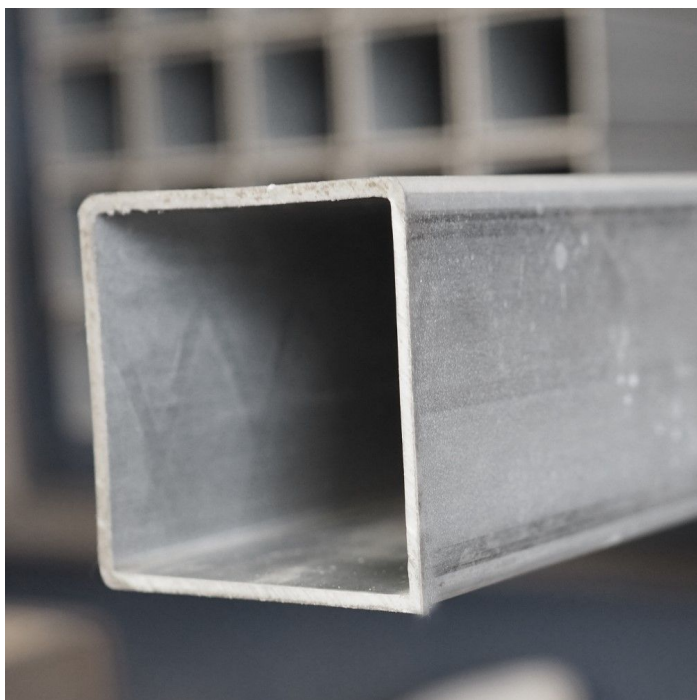

Overview

Square tube, galv. 50 x 50 L=6,40 m - Bundle = 25 pcs

Product number: 38020640

Options

VPE:

1

25

Description

The square tube is used as a holder for some shading system components.

Material: galvanized steel, 2 mm wall thickness