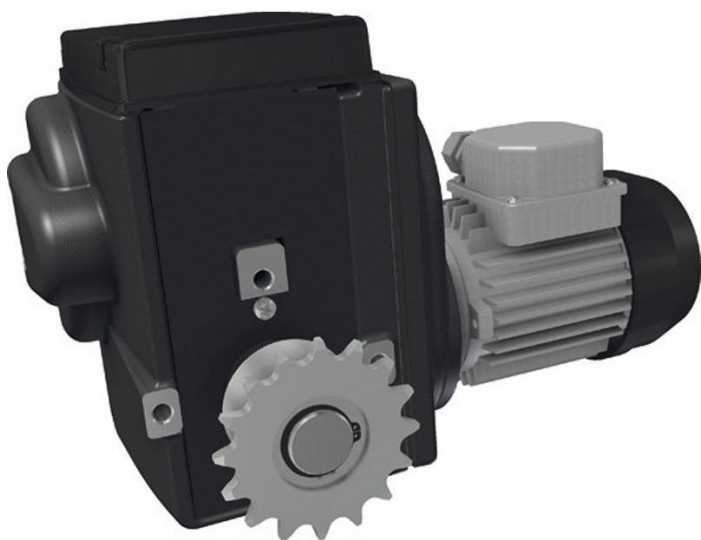

Overview

Motor gearbox Ridder RW 241-09/400/3/86//IP55

Product number: 32035227

Description

Ridders' electronic gear motors for shading and ventilation systems have pre-installed chain wheels, which work as a receptacle for the chain coupling.

Ridder Art.-Nr. 537200